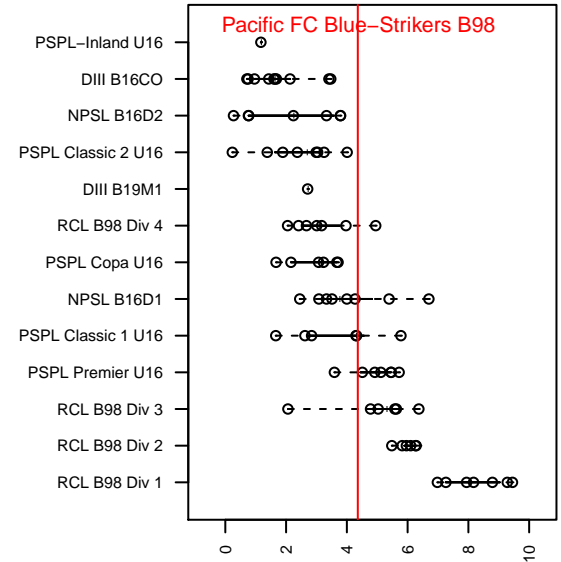

Pacific FC Blue–Strikers B98

Pacific FC
 Battle Ground, WA
 B98 total strength=1544
 attack=16.03 defense=10.87
 fall league = PTT B99 Premier
 notes= Williams 2013

alt names used:
 Pacific FC B98 Strikers
 Pacific FC B98 Blue Strikers

Venues played:
 2014 Mt Hood Challenge U16
 2014 Summer Slam U16–18
 2014 PTT B99 Premier
 2014 Founders Cup B98

Pacific FC Blue–Strikers B98
 Dots are actual minus expected GF (blue circles) and GA (red triangles).
 Blue line is smoothed change in attack strength. Red is smoothed change in defense strength.

**attack and defense variance (black dot)
relative to other teams
and top 10 in region**

**attack and defense rating
relative to others at age
and all opponents in last 13 months**

Performance relative to 13 month average